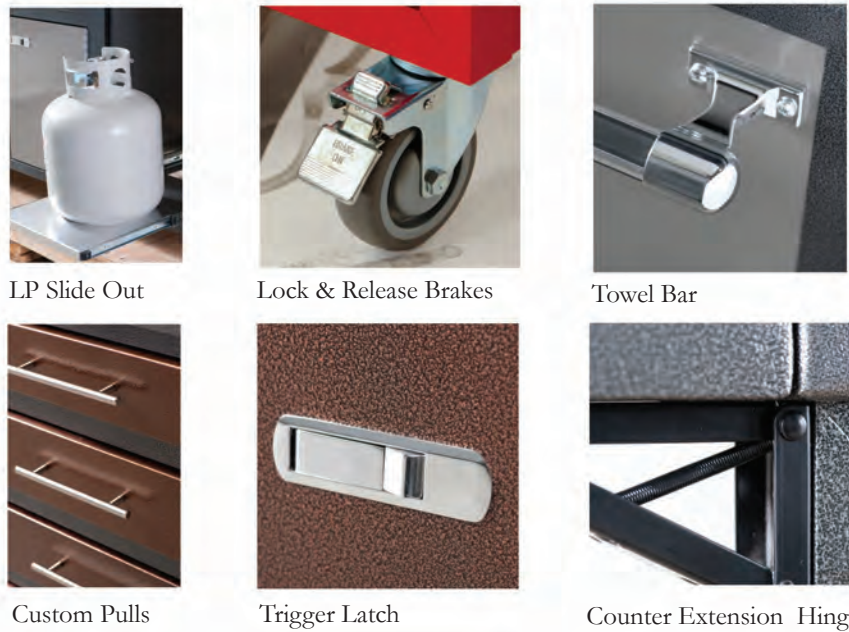

Color Options

Features & Options

Counter Tops: Powder coat or optional brushed stainless steel finish

Base Cabinets: Aluminum front with integral aluminum frame • Adjustable legs
• LP tank mount (shelf in non LP bases) • Weather stripping
• Refrigerator option available

Standard Door: Frameless aluminum laminated panel in choice of colors

Dimensions: 35" H x 24" D • Width from 12" to 36" in 3" increments

Configurations: Door only • Door/drawer • One adjustable shelf

• Full extension glides • Optional pull outs and shelves