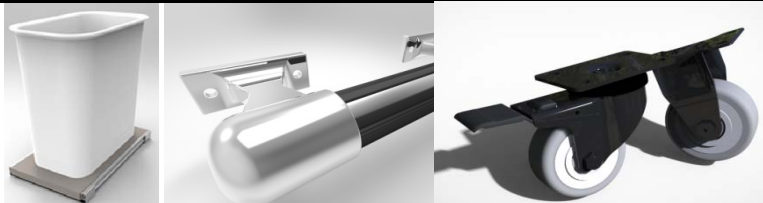

Options

Part Number	Description	Size	Please call for pricing		
PCOK-SLDTRASH	Slide Out Trash Can	7 gallon			
TBH	Stainless Steel Towel Bar Handle	20" length			
4CASTERS	2-Stationary & 2-Lock Swivel Casters	4" height, 3" diameter