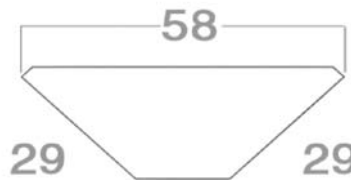

Open Corner Storage Unit

Standard Options: Powder coated open shelving unit with stainless steel adjustable legs.

Part Number	Dimensions	Color Option	Please call for pricing	
PCOK-OCORNSU29P	29(w)x36(h)x29(d)	Premium Color