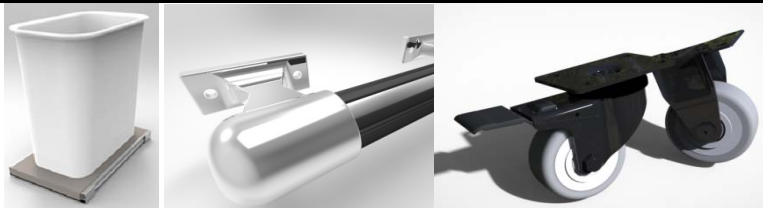

Options

Part Number	Description	Size	Please call for pricing		
PCOK-SLDTRASH	Slide Out Trash Can	7 gallon			
TBH	Stainless Steel Towel Bar Handle	20" length			
8CASTERS	6-Swivel & 2-Lock Swivel Casters	4" height, 3" diameter