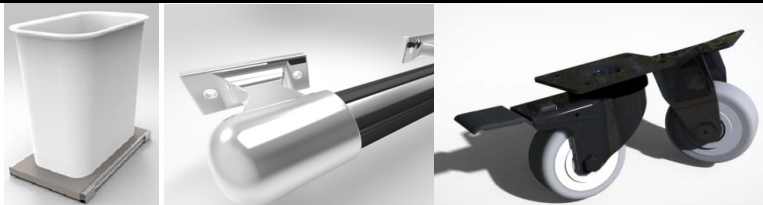

Options

Part Number	Description	Size	Please call for pricing		
PCOK-SLDTRASH	Slide Out Trash Can	7 gallon			
TBH	Stainless Steel Towel Bar Handle	20" length			
4CASTERS	2-Stationary & 2-Lock Swivel Casters	4" height, 3" diameter