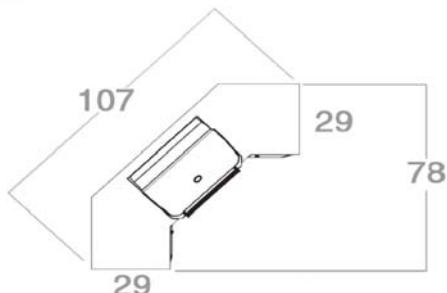

Deluxe Gas Grill Center

Standard Options: Adjustable shelf on left, internal drawer and adjustable shelf on right, stainless steel 9" door pulls, and stainless steel adjustable legs. Price includes 1-Universal Gas Grill Trim Kit. Accommodates up to 36" grills.

Part Number	Dimensions	Panel Color Option	Please call for pricing		
PCOK-DLXGGC107P	107(w)x36(h)x28(d)	Premium Color			
PCOK-DLXGGC107S	107(w)x36(h)x28(d)	Standard Color