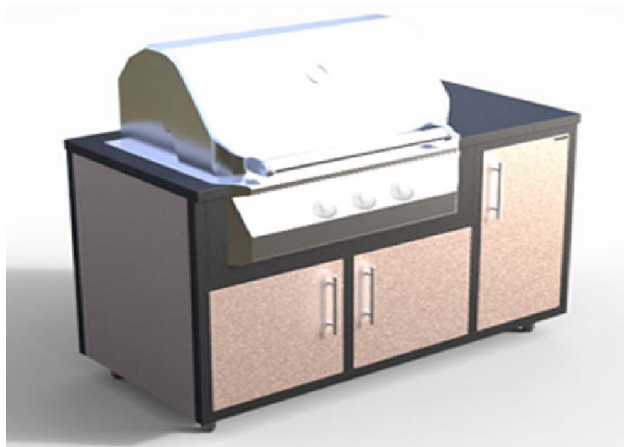

Standard Gas Grill Center

Standard Options: Internal drawer and adjustable shelf on right, stainless steel 9" door pulls, and stainless steel adjustable legs. Price includes 1-Universal Gas Grill Trim Kit. Accommodates up to 36" grills.

Part Number	Dimensions	Panel Color Option	Please call for pricing		
PCOK-STDGGC58P	58.625(w)x36(h)x28(d)	Premium Color			
PCOK-STDGGC58S	58.625(w)x36(h)x28(d)	Standard Color