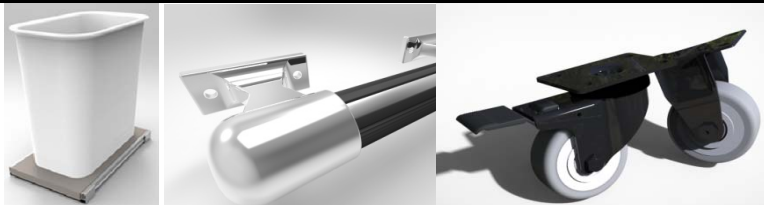

Options

Part Number	Description	Size	Please call for pricing		
PCOK-SLDTRASH	Slide Out Trash Can	7 gallon			
TBH	Stainless Steel Towel Bar Handle	20" length			
4CASTERS **2 sets req	2-Stationary & 2-Lock Swivel Casters	4" height, 3" diameter