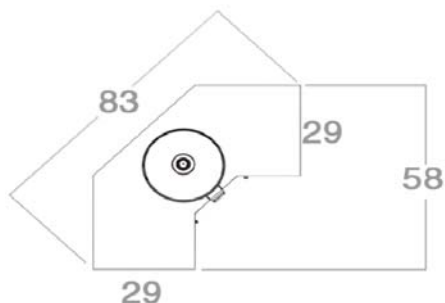

Deluxe Ceramic Grill Center

Standard Options: Adjustable shelf on left, internal drawer and adjustable shelf on right, stainless steel 9" door pulls, and stainless steel adjustable legs. Accommodates up to Extra-Large sized ceramic grills.

Part Number	Dimensions	Panel Color Option	Please call for pricing		
PCOK-XLDLXCGC83P	83(w)x36(h)x28(d) for XL Grill	Premium Color			
PCOK-XLDLXCGC83S	83(w)x36(h)x28(d) for XL Grill	Standard Color			
PCOK-DLXCGC83P	83(w)x36(h)x28(d) for Large Grill	Premium Color			
PCOK-DLXCGC83S	83(w)x36(h)x28(d) for Large Grill	Standard Color