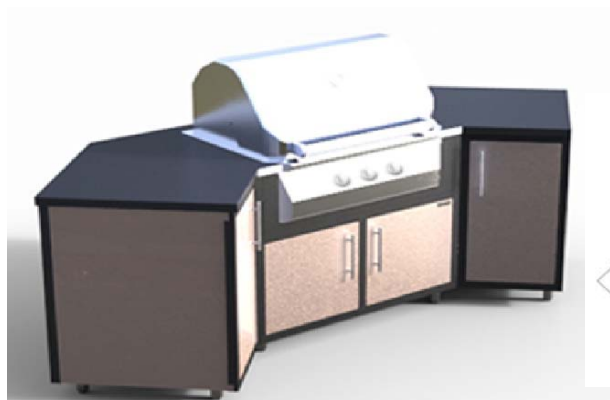

Standard Options: Full length bar top on stainless steel risers, 30" under mount sink with premium gooseneck faucet, stainless steel 9" door pulls, 1 adjustable shelf spanning left and center sections and stainless steel adjustable legs.

Standard Entertainment Center

Standard Options: Full length bar top on stainless steel risers, 15" sink with standard faucet, stainless steel 9" door pulls, 1 adjustable shelf on left and stainless steel adjustable legs

Refrigerator Entertainment Center

Standard Options: Adjustable shelf on left and right, stainless steel 9" door pulls, and stainless steel adjustable legs. Accommodates up to 24" wide outdoor refrigerators.

Deluxe Gas Grill Center

Standard Options: Adjustable shelf on left, internal drawer and adjustable shelf on right, stainless steel 9" door pulls, and stainless steel adjustable legs. Price includes 1-Universal Gas Grill Trim Kit. Accommodates up to 36" grills.