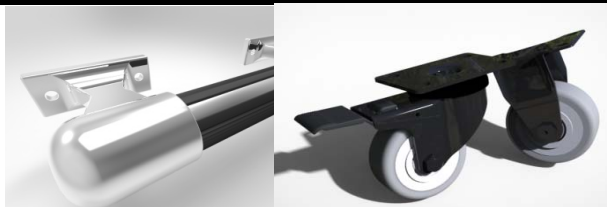

Options

Part Number	Description	Size	Please call for pricing		
TBH	Stainless Steel Towel Bar Handle	20" length			
4CASTERS	2-Stationary & 2-Lock Swivel Casters	4" height, 3" diameter