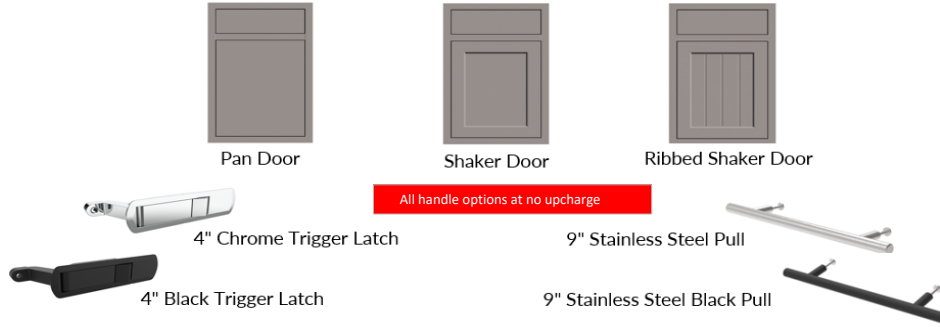

CHALLENGERDESIGNS
+grill

KAMADO JOE II GRILL CARTS

2023 CATALOG

EFFECTIVE FEBRUARY 20, 2023

DOOR & HANDLE STYLE OPTIONS

All handle options at no upcharge

24" Torch Cart

ITEM	DIMENSIONS
17CGC-24-17	24"Wx34"Hx31"D base, 57"W w/ extensions up, 34.25"W w/ Ext. down Aluminum Top with Pan Door Aluminum Top with Shaker Door
17CGC-24-17-SST	Stainless Steel Top with Pan Door Stainless Steel Top with Shaker Door *-17" Indicates Kamado Classic II Grill
ACCESSORIES	
**Grill Cover Not Available	
DRW-19	Floor Mount Slide Out Drawer (16"W x 20.5"D)
SOSHLF-19	Floor Mount Slide Out Shelf (16"W x 20.5"D)
4SWIVELIPOSTD	UPGRADE to 4 Swivel, Locking Casters
NONFLATIPOSTD	UPGRADE to 6" Non-Flat (2 Stat. & 2 Lk Swiv)
4NONFLATIPOSTD	UPGRADE to 6" Non-Flat-4 Locking Swivel
GRATEHANGER	Grate Hanger, Stainless Steel
TOOLHOOK	Tool/Utensil Hook, Textured Black

Standard Features:
2 Stationary & 2 Swivel Locking Casters
Flip Up Countertop Extensions

30" Torch Cart

ITEM	DIMENSIONS
17CGC-30-18	30"Wx32"Hx37"D base, 60"W w/ Extensions up, 40.25"W w/ Ext. down Aluminum Top with Pan Door Aluminum Top with Shaker Door
17CGC-30-18-SST	Stainless Steel Top with Pan Door Stainless Steel Top with Shaker Door *-18" indicates Kamado Big Joe II Grill
ACCESSORIES	
**Grill Cover Not Available	
DRW-19	Floor Mount Slide Out Drawer (16"W x 20.5"D)
SOSHLF-19	Floor Mount Slide Out Shelf (16"W x 20.5"D)
4SWIVELIPOSTD	UPGRADE to 4 Swivel, Locking Casters
NONFLATIPOSTD	UPGRADE to 6" Non-Flat (2 Stat. & 2 Lk Swiv)
4NONFLATIPOSTD	UPGRADE to 6" Non-Flat-4 Locking Swivel
GRATEHANGER	Grate Hanger, Stainless Steel
TOOLHOOK	Tool/Utensil Hook, Textured Black